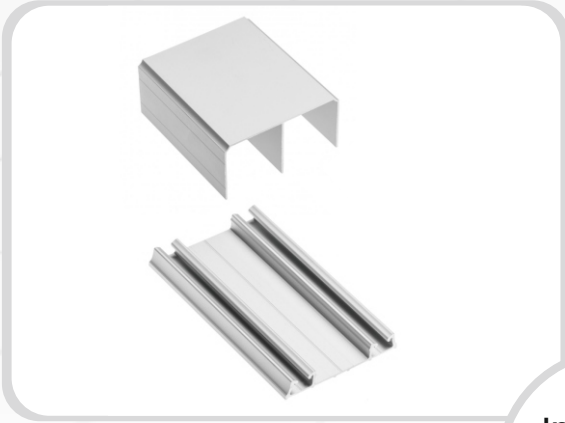

Sliding & Cupboard Profiles

Up & Down Track