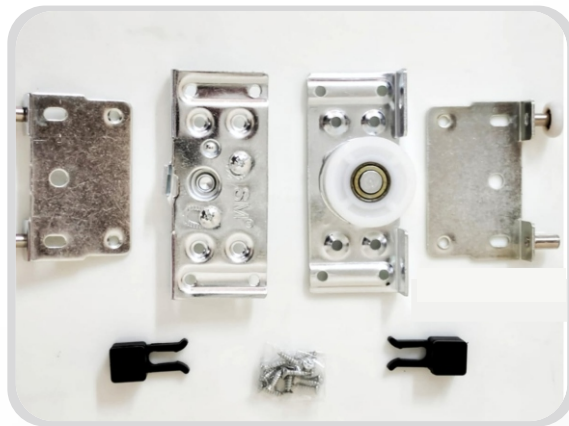

Indian Edge Banding also available in **Apple Brand**

Cup Board Lock
(Ultra Key)

Cup Board Lock
(Regular Key)

SM Folding Key Lock

Drawer Lock
(Plastic Key)

SM Drawer Lock
(Iron Key)

SM Drawer Lock
(SS Key)

Mini Europa Type Lock
(Ultra Key)

Drawer Lock
(Regular Key)

Front & Side Mounted Lock

Premium Sliding Lock

Push Door Lock

New Sliding Lock

Sliding & Cupboard Profiles

Double Tracker Channel & Runner

Sky Tracker Channel & Soft Close Runner