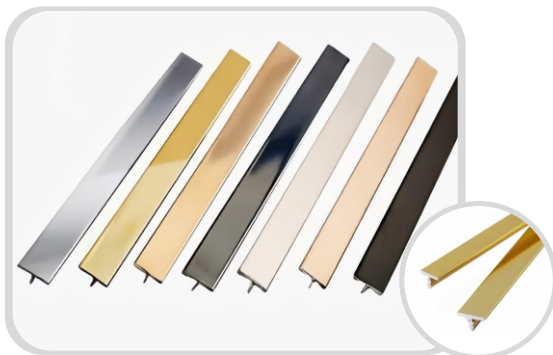

Single Wheel

45mm & 67mm Profiles

G Profile

Aluminum T Inlay
Size : 6mm | 8mm | 12mm
Heavy & Regular

Available Finishes
Gold / Rose Gold / Black / Chrome

PVD S.S T Inlay
Size : 8mm | 12mm | 19mm | 25mm

Available Finishes
Gold / Rose Gold / Black