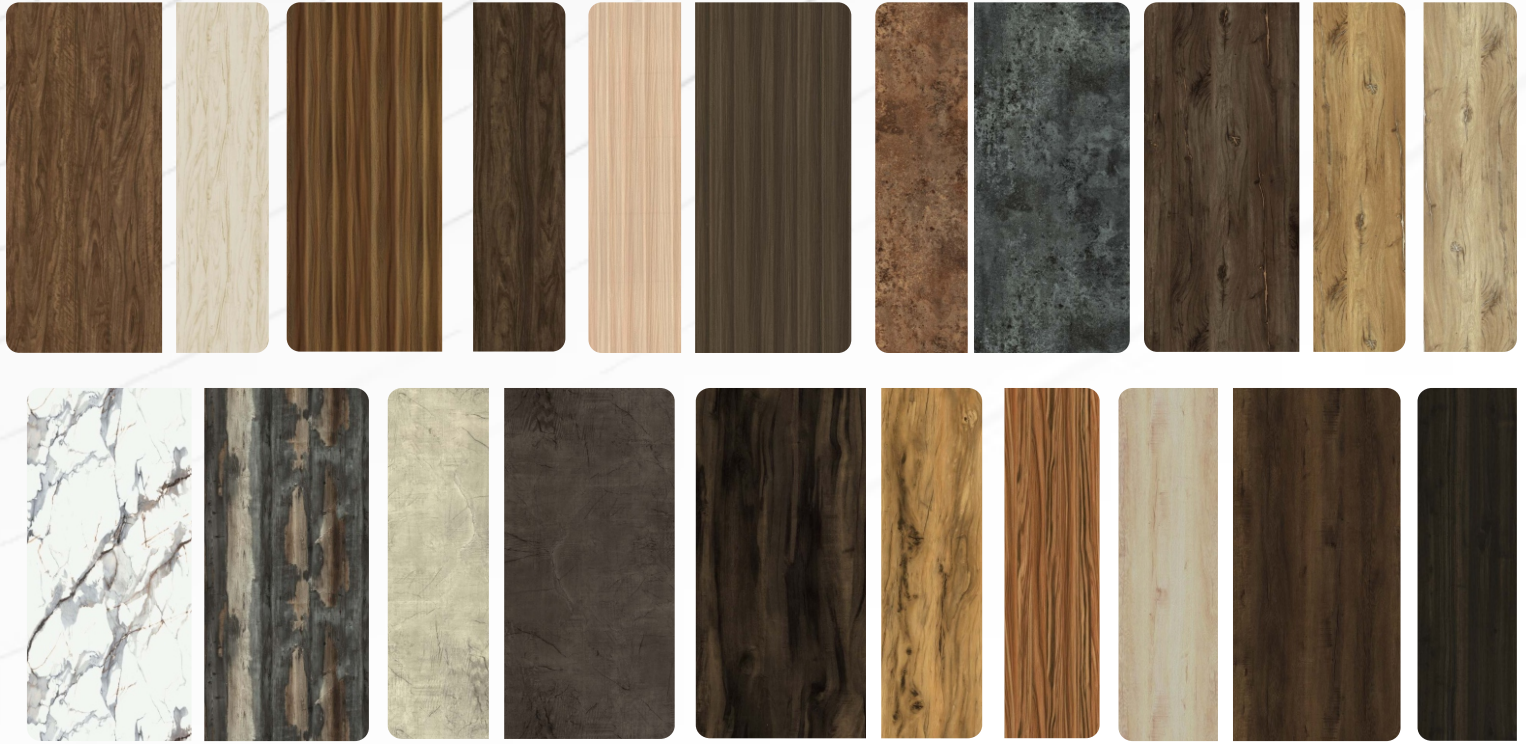

UV Boards

Product : UV MDF Boards
Size : 8ft. X 4ft.
Thickness : 18mm, 10mm