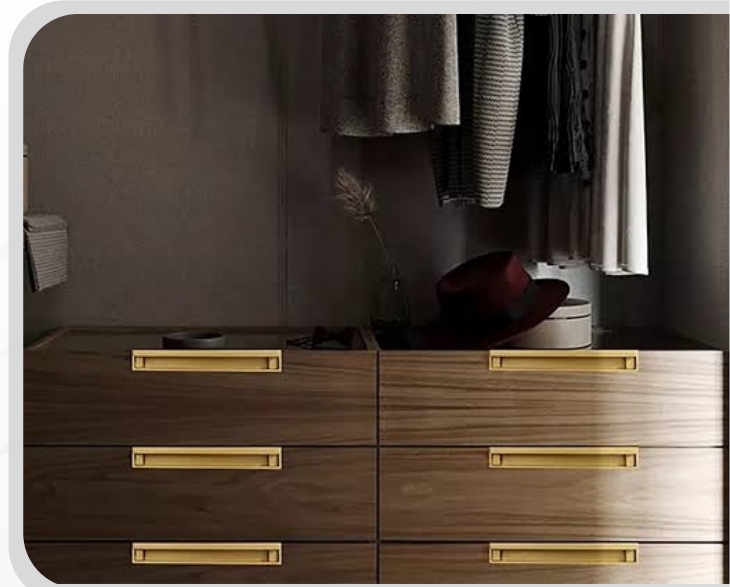

Chest Handles & SS Knobe