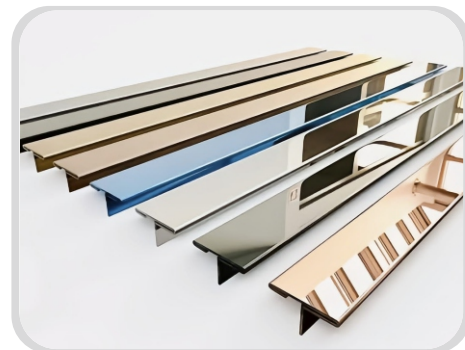

Single Wheel

45mm & 67mm Profiles

G Profile

Aluminum T Inlay
Size : 6mm | 8mm | 12mm
Heavy & Regular

Available Finishes
Gold / Rose Gold / Black / Chrome

PVD S.S T Inlay
Size : 8mm | 12mm | 19mm | 25mm

Available Finishes
Gold / Rose Gold / Black