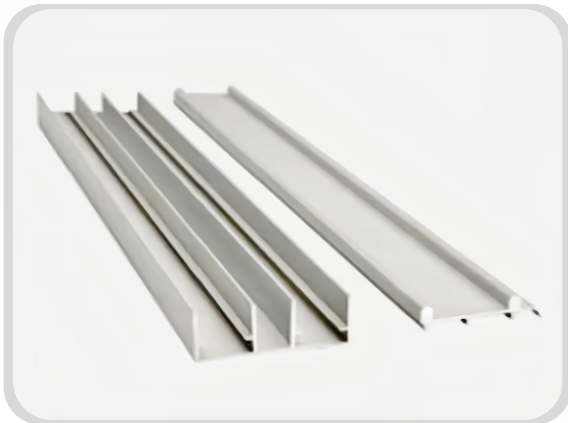

Drawer Lock
(Regular Key)

Front & Side Mounted Lock

Premium Sliding Lock

Push Door Lock

New Sliding Lock

Sliding & Cupboard Profiles

Double Tracker Channel & Runner

Sky Tracker Channel & Soft Close Runner