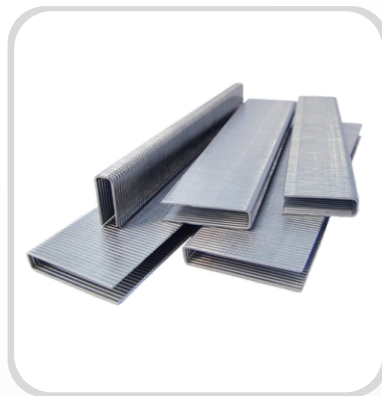

Sofa Clip

Decorative button

Elastic Belt (size : 2" & 3")

Stapler Pins

(Size : 80x9 | 80x12 | 100x35 | 100x50)

Recliner Mechanism

Sofa Cum Bed

13 CM Heavy Legs